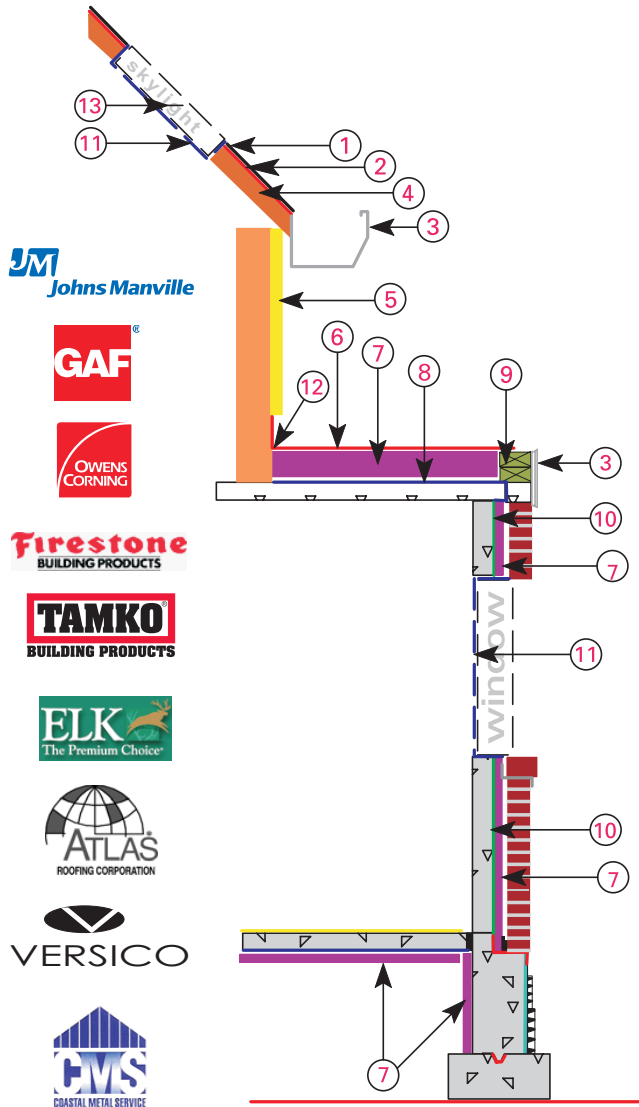

BEST DISTRIBUTING CO.

Commercial Systems

WWW.BESTDIST.COM

1) Steep Slope Roofing Systems - Shingles, Wood Shingles, Slate; Composite Roofing Products, Standing Seam Metal, Cements & Coatings, Ventilation, Pipe Flanges, Louvers & Box Vents, Edge Metal, Soffit & Fascia, Fasteners, Roofing Accessories

4) Substrates - Plywood, Vented Nail Board

5) Siding - Vinyl Siding, Fiber Cement Siding, Galvanized and Painted Steel Siding, Standard and Custom Trims, Wood Shingles

6) Flat Roof Systems - EPDM, PVC, TPO, Modified Bitumen,